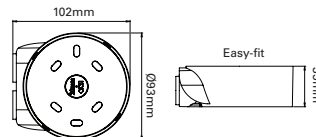

#### Technical Specification

<b>Format</b>	Circular bases with bayonet style detents
<b>Lock</b>	Screw
<b>Compatibility Sounders</b>	RoLP
<b>Compatibility Beacons</b>	Solex, Solista
<b>Compatibility Sounder / Beacons</b>	Flashni, RoLP Solista
<b>Protection</b>	IP54 (s)* IP65 (d)* (Product dependent)
<b>Weight</b>	0.1Kg (s)* 0.2Kg (d)*
<b>Material</b>	ABS
<b>Colour</b>	Red or white
<b>Cable Entries Deep</b>	Knockouts for 2 x 20mm Ø entries at 180°. Single 20mm entry may be drilled at rear

#### Dimensions