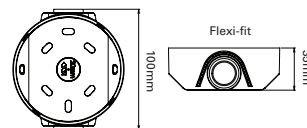

#### Technical Specification

<b>Format</b>	Circular bases with bayonet style detents
<b>Lock</b>	Screw
<b>Compatibility Sounders</b>	RoLP
<b>Compatibility Beacons</b>	Solex, Solista
<b>Compatibility Sounder / Beacons</b>	Flashni, RoLP Solista
<b>Protection</b>	IP54 (s)* IP65 (d)* (Product dependent)
<b>Weight</b>	0.1Kg (s)* 0.2Kg (d)*
<b>Material</b>	ABS
<b>Colour</b>	Red or white
<b>Cable Entries Deep</b>	Knockouts for 2 x 20mm Ø entries at 180°. Single 20mm entry may be drilled at rear

#### Dimensions